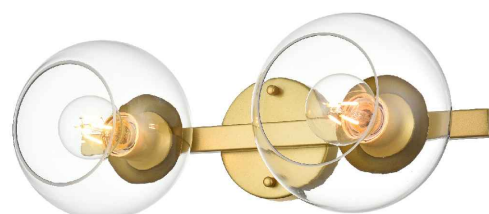

## Sean COLLECTION

Sean 2-Light Black Wall lamp Clear

Black  
Item No:LD7320W17BLK

Chrome  
Item No:LD7320W17CH

Brass  
Item No:LD7320W17BRA

Available Finishes

### Dimensions

Canopy Size(in)	D4.7"*H1"
Width	16.9"
Extension	7.8"
Height	6.7"
Maximum Height	N/A

### Specifications

Finish	3 Finishes
Material	Metal+Glass
Crystal Color	Clear
Type	Wall lamp
Hanging Device	N/A
Voltage	110-125V
Dimmable	Yes
Warranty	1Year Limited
Shipment Type	Small Parcel